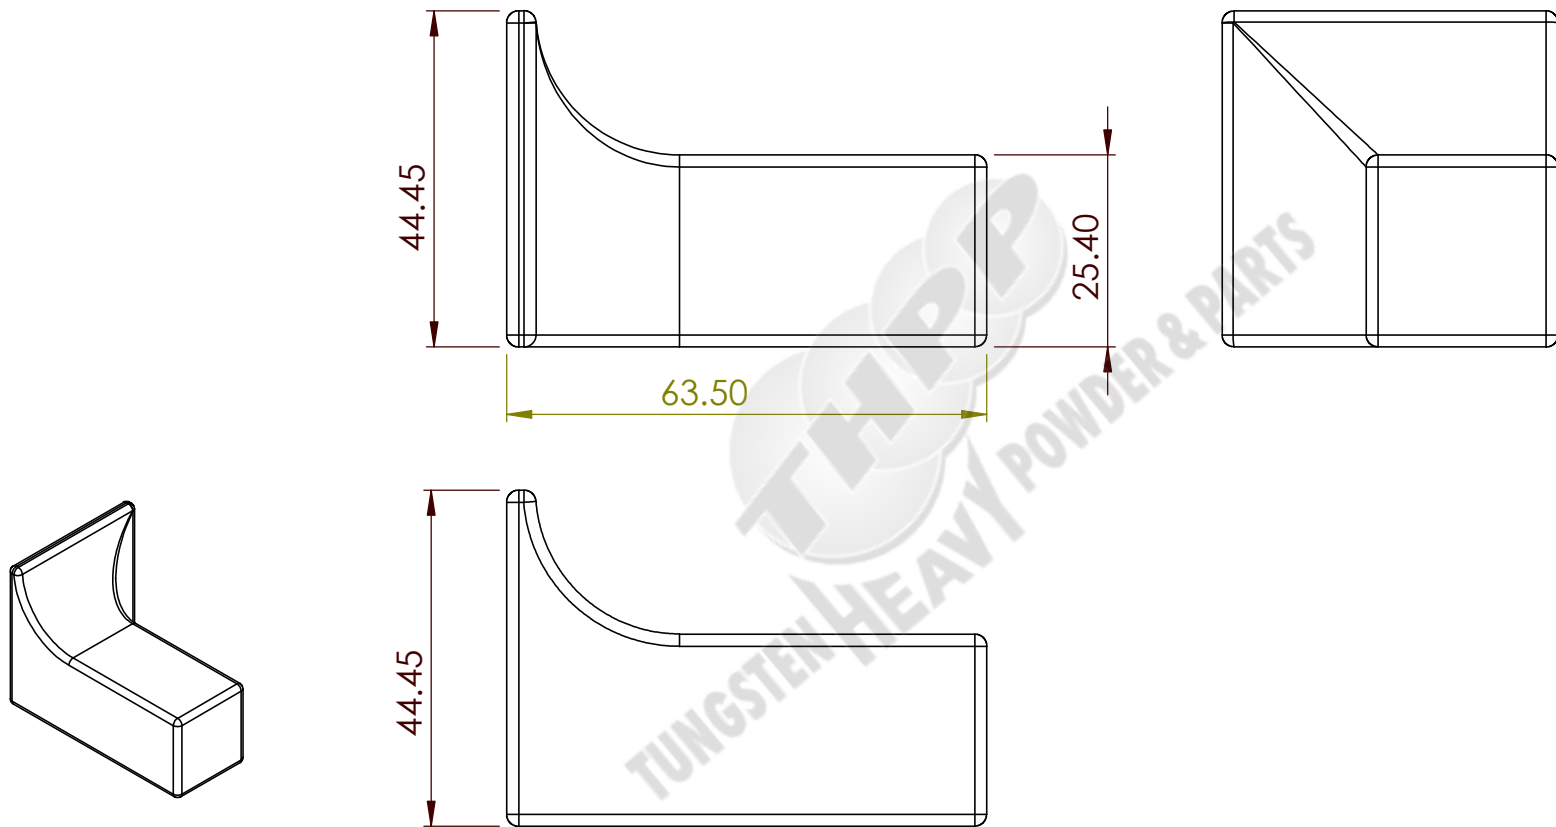

NOTE

1. DIMENSIONS ARE IN MM
2. DIMENSIONS IN PARENTHESIS ARE IN INCHES

Tungsten Heavy Powder
San Diego CA (858) 693 6100

DRW NAME

SIZE
A

ETBB51