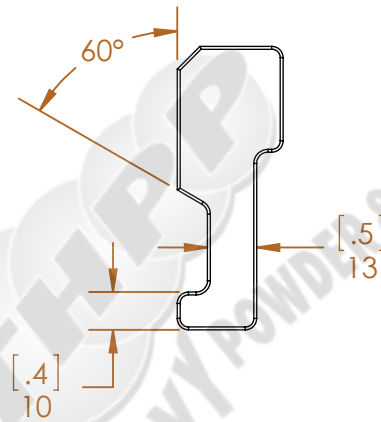

NOTES:

1. DIMENSIONS ARE IN mm.
2. DIMENSIONS IN PARENTHESES ARE IN INCHES

Tungsten Heavy Powder
SAN DIEGO, CA (858) 693-6100

DWG. NAME

SIZE
A

ETBB48