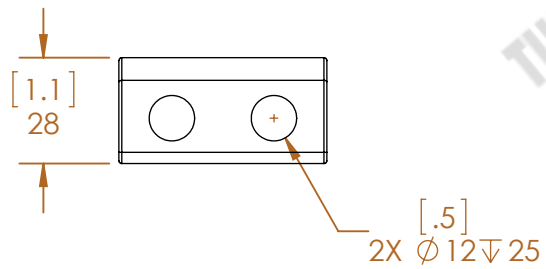

NOTES:

1. DIMENSIONS ARE IN mm.
2. DIMENSIONS IN PARENTHESES ARE IN INCHES

Tungsten Heavy Powder
SAN DIEGO, CA (858) 693-6100

DWG. NAME

SIZE
A

ETBB48