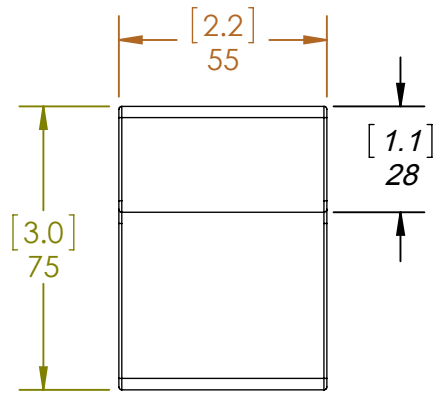

NOTES:

1. DIMENSIONS ARE IN mm.
2. DIMENSIONS IN PARENTHESES ARE IN INCHES

Tungsten Heavy Powder
SAN DIEGO, CA (858) 693-6100

DWG. NAME

SIZE
A

ETBB48