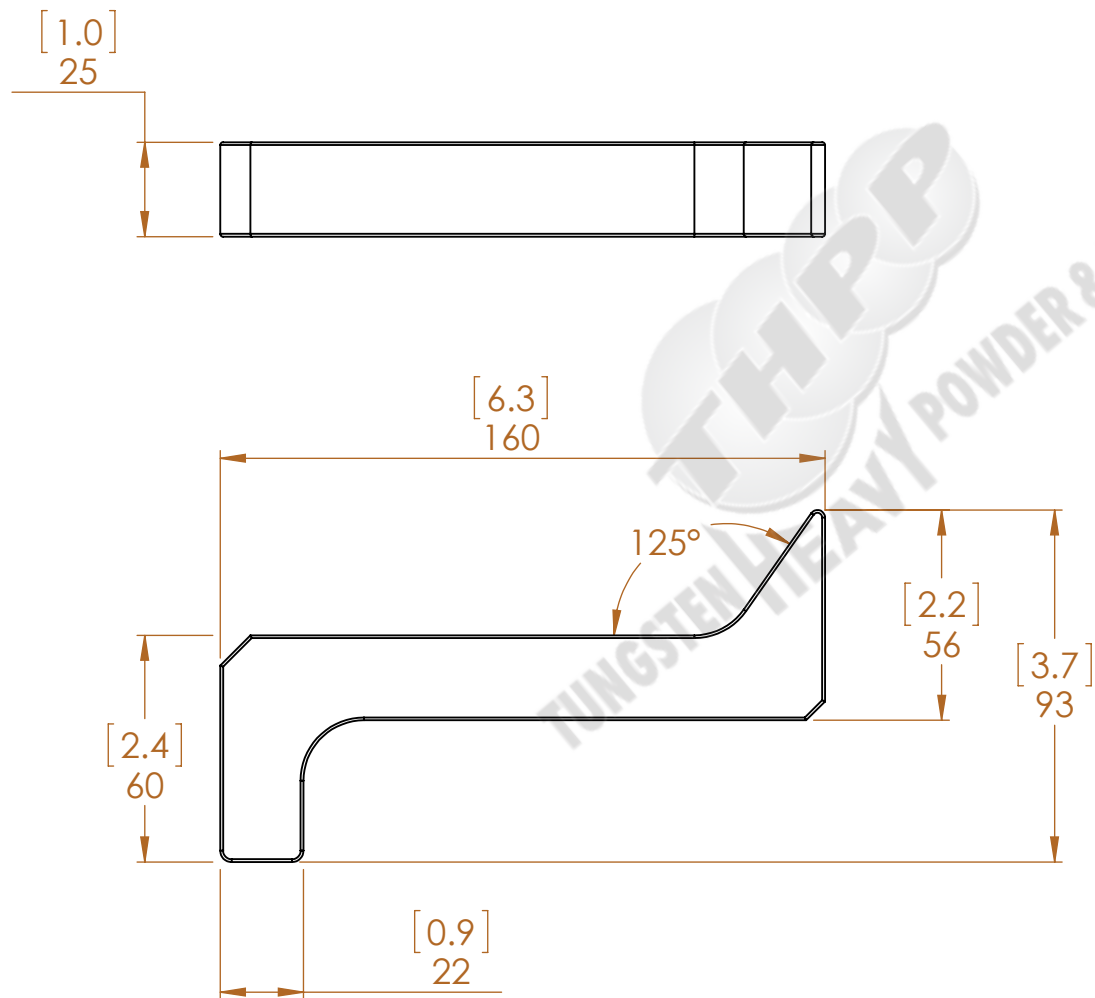

NOTES:

1. DIMENSIONS ARE IN mm.
2. DIMENSIONS IN PARENTHESES ARE IN INCHES

Jungsten Heavy Powder
SAN DIEGO, CA (858) 693-6100

DWG. NAME

SIZE
A

ETBB42