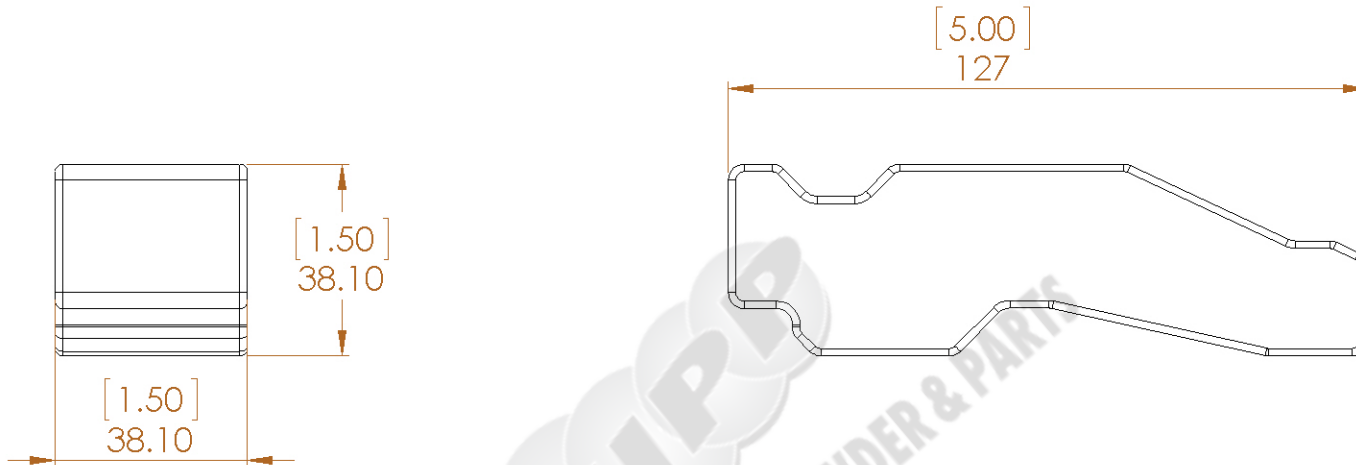

NOTES:

1. DIMENSIONS ARE IN mm.
2. DIMENSIONS IN PARENTHESIS ARE IN INCHES.

Tungsten Heavy Powder
SAN DIEGO, CA (858) 693-6100

DWG. NAME

SIZE **A**

ETBB37