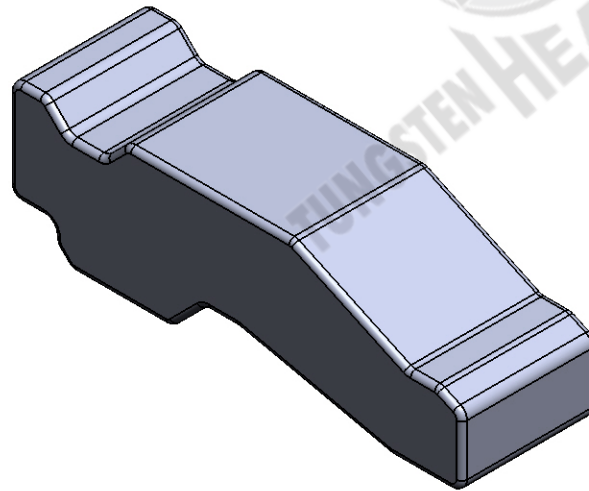

NOTES:

1. DIMENSIONS ARE IN mm.
2. DIMENSIONS IN PARENTHESIS ARE IN INCHES.

Tungsten Heavy Powder
SAN DIEGO, CA (858) 693-6100

DWG. NAME

SIZE **A**

ETBB37