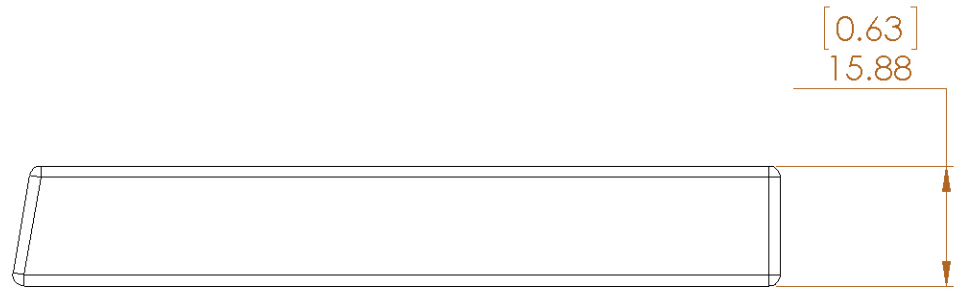

NOTES:

1. DIMENSIONS ARE IN mm.
2. DIMENSIONS IN PARENTHESIS ARE IN INCHES.

Tungsten Heavy Powder
SAN DIEGO, CA (858) 693-6100

DWG. NAME

SIZE
A

ETBB34