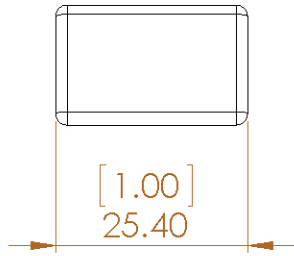

NOTES:

1. DIMENSIONS ARE IN mm.
2. DIMENSIONS IN PARENTHESIS ARE IN INCHES.

Tungsten Heavy Powder
SAN DIEGO, CA (858) 693-6100

DWG. NAME

SIZE
A

ETBB34