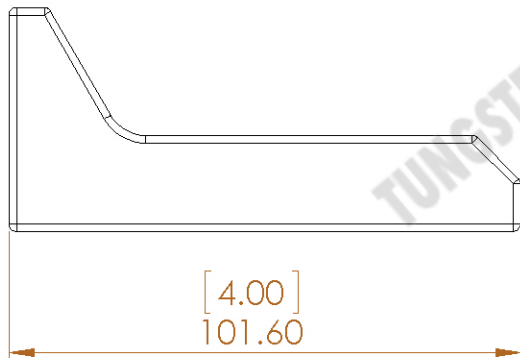

NOTES:

1. DIMENSIONS ARE IN mm.
2. DIMENSIONS IN PARENTHESIS ARE IN INCHES.

THPP
TUNGSTEN HEAVY POWDER & PARTS

Tungsten Heavy Powder
SAN DIEGO, CA (858) 693-6100
DWG. NAME
ETBB22
SIZE
A