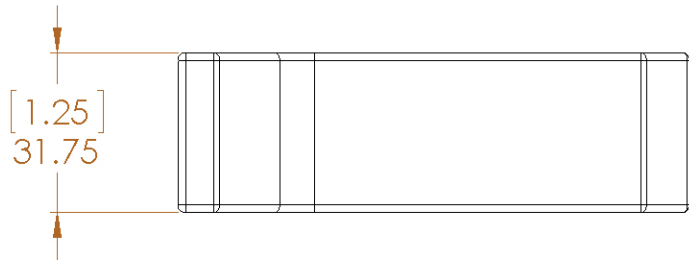

NOTES:

1. DIMENSIONS ARE IN mm.
2. DIMENSIONS IN PARENTHESIS ARE IN INCHES.

THPP
TUNGSTEN HEAVY POWDER & PARTS

Tungsten Heavy Powder
SAN DIEGO, CA (858) 693-6100
DWG. NAME
ETBB22
SIZE
A