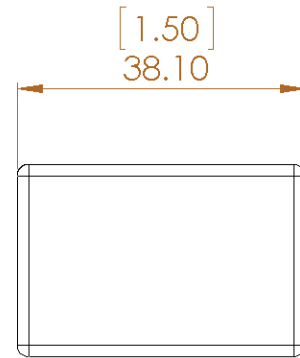

NOTES:

1. DIMENSIONS ARE IN mm.
2. DIMENSIONS IN PARENTHESIS ARE IN INCHES.

THPP
TUNGSTEN HEAVY POWDER & PARTS

Tungsten Heavy Powder
SAN DIEGO, CA (858) 693-6100

DWG. NAME

SIZE **A**

ETBB16