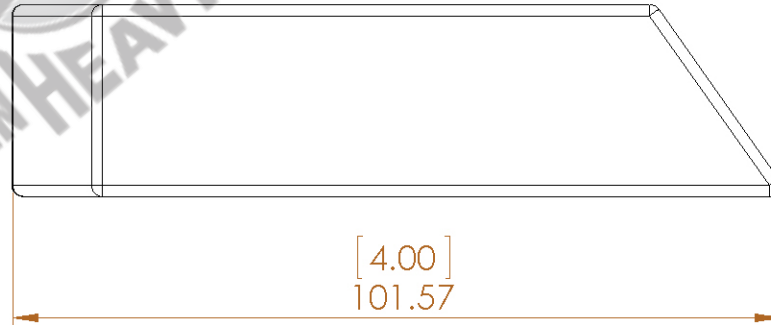

NOTES:

1. DIMENSIONS ARE IN mm.
2. DIMENSIONS IN PARENTHESIS ARE IN INCHES.

THPP
TUNGSTEN HEAVY POWDER & PARTS

Tungsten Heavy Powder
SAN DIEGO, CA (858) 693-6100
DWG. NAME
ETBB15
SIZE
A