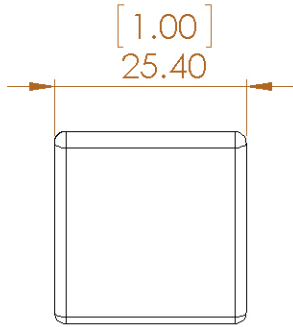

NOTES:

1. DIMENSIONS ARE IN mm.
2. DIMENSIONS IN PARENTHESIS ARE IN INCHES.

THPP
TUNGSTEN HEAVY POWDER & PARTS

Tungsten Heavy Powder
SAN DIEGO, CA (858) 693-6100
DWG. NAME
ETBB15
SIZE
A