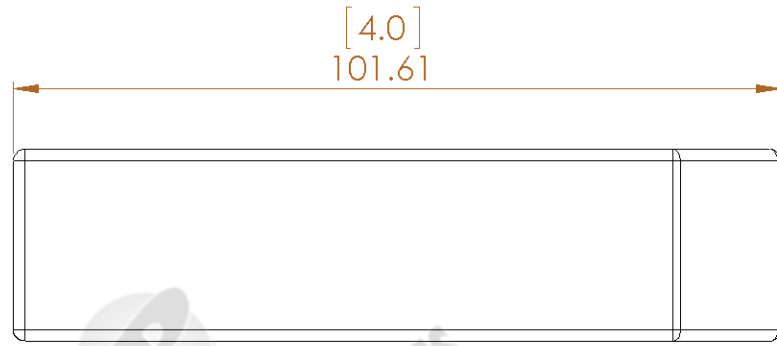

NOTES:

1. DIMENSIONS ARE IN mm.
2. DIMENSIONS IN PARENTHESIS ARE IN INCHES.

TUNGSTEN HEAVY POWDER & PARTS

**Tungsten Heavy Powder**  
SAN DIEGO, CA (858) 693-6100

DWG. NAME

SIZE **A**

**ETBB13**