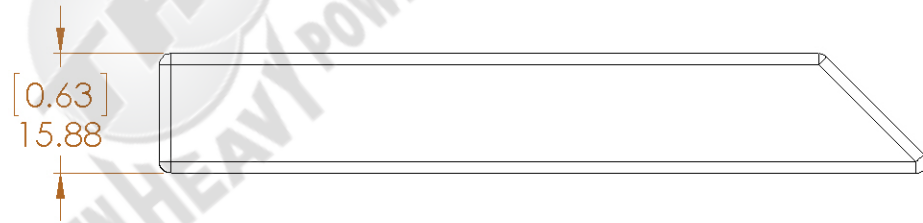

NOTES:

1. DIMENSIONS ARE IN mm.
2. DIMENSIONS IN PARENTHESIS ARE IN INCHES.

TUNGSTEN HEAVY POWDER & PARTS

**Tungsten Heavy Powder**  
SAN DIEGO, CA (858) 693-6100

DWG. NAME

SIZE **A**

**ETBB13**