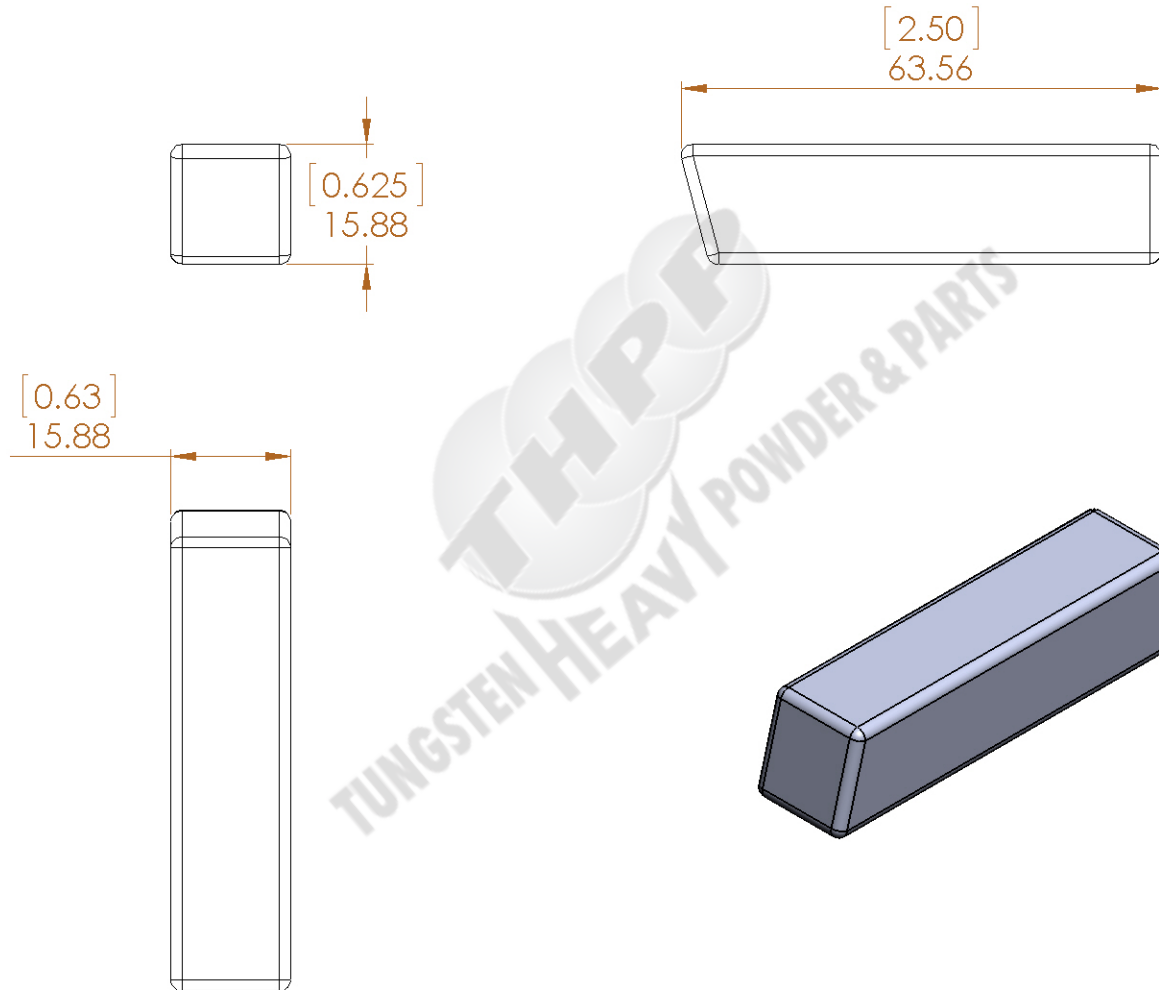

NOTES:

1. DIMENSIONS ARE IN mm.
2. DIMENSIONS IN PARENTHESIS ARE IN INCHES.

Tungsten Heavy Powder
SAN DIEGO, CA (858) 693-6100

DWG. NAME

SIZE
A

ETBB12