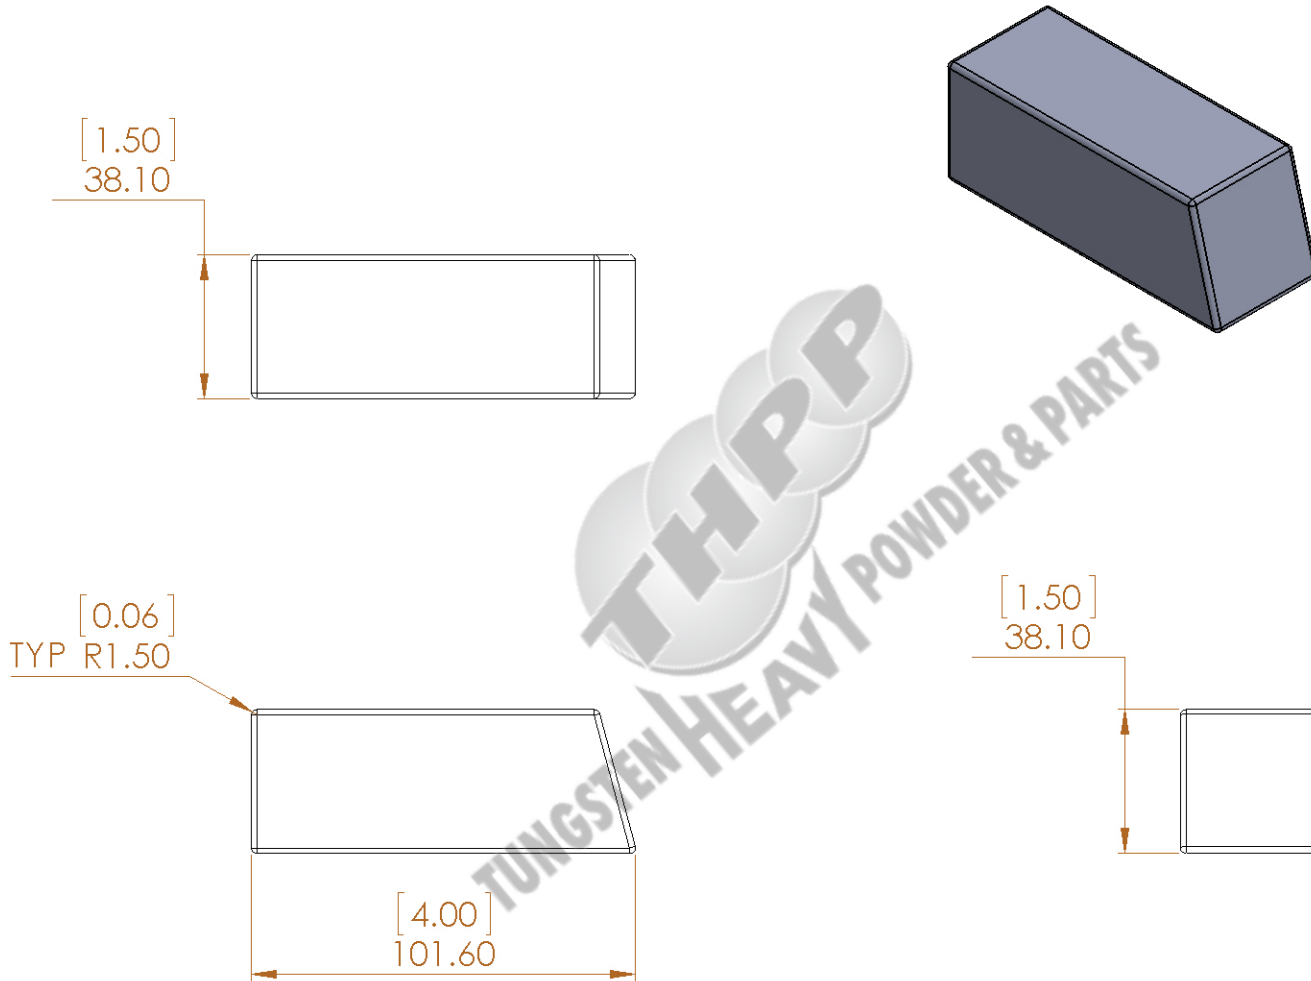

NOTES:

1. DIMENSIONS ARE IN mm.
2. DIMENSIONS IN PARENTHESIS ARE IN INCHES.

Tungsten Heavy Powder
SAN DIEGO, CA (858) 693-6100

DWG. NAME

SIZE **A**

ETBB05