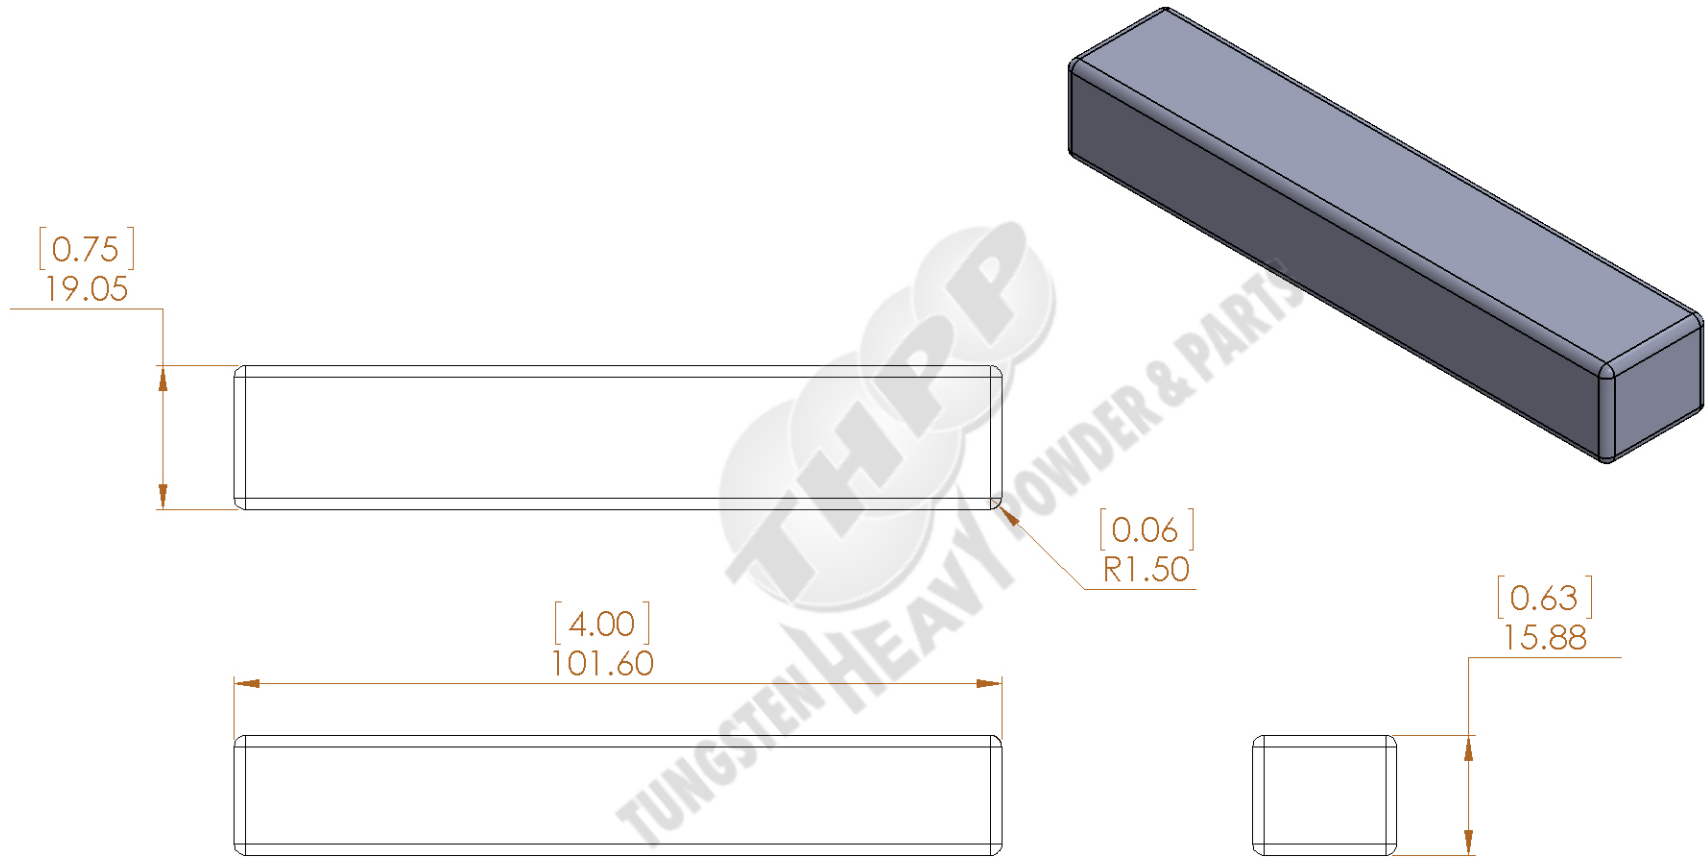

NOTES:

1. DIMENSIONS ARE IN mm.
2. DIMENSIONS IN PARENTHESIS ARE IN INCHES.

Tungsten Heavy Powder
SAN DIEGO, CA (858) 693-6100

DWG. NAME

SIZE **A**

ETBB02