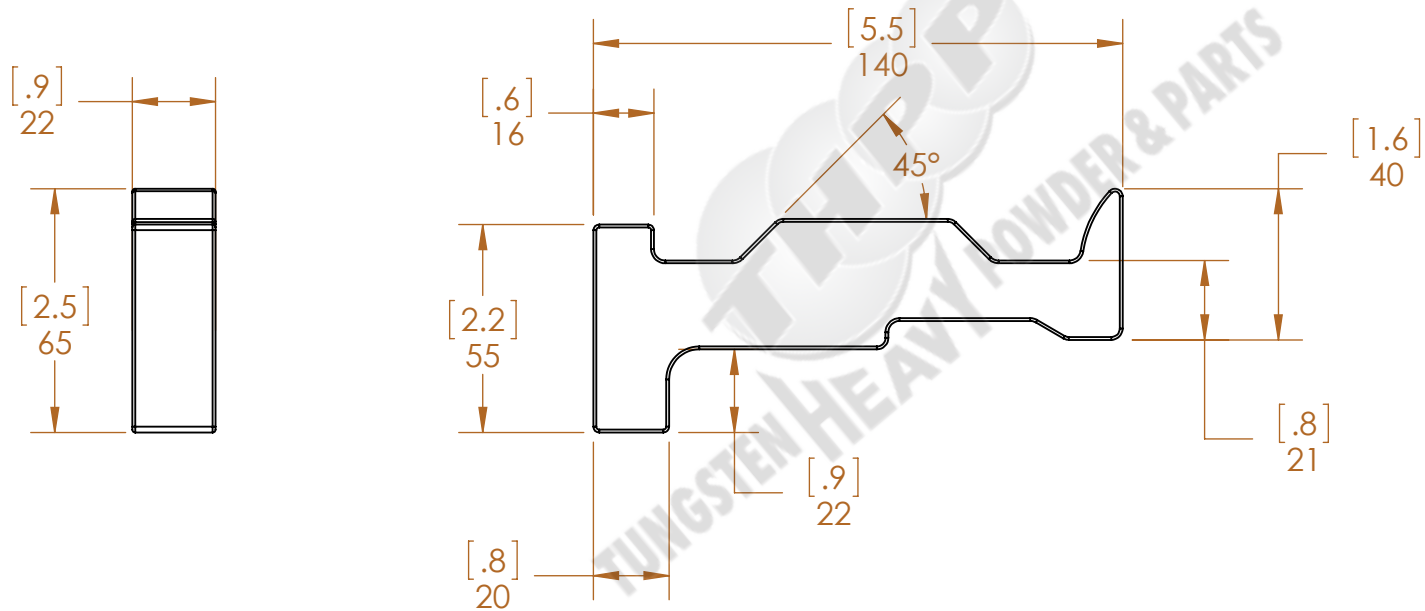

NOTES:

1. DIMENSIONS ARE IN mm.
2. DIMENSIONS IN PARENTHESES ARE IN INCHES

Jungsten Heavy Powder
SAN DIEGO, CA (858) 693-6100

DWG. NAME

SIZE
A

ETBB50