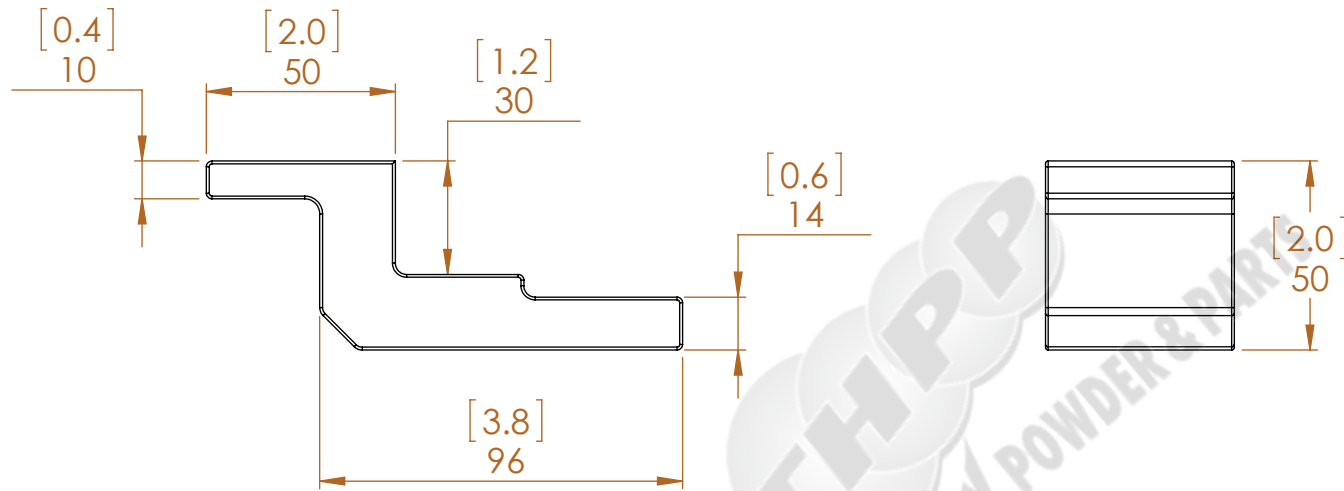

NOTES:

1. DIMENSIONS ARE IN mm.
2. DIMENSIONS IN PARENTHESES ARE IN INCHES

Jungsten Heavy Powder
SAN DIEGO, CA (858) 693-6100

DWG. NAME

SIZE
A

ETBB47