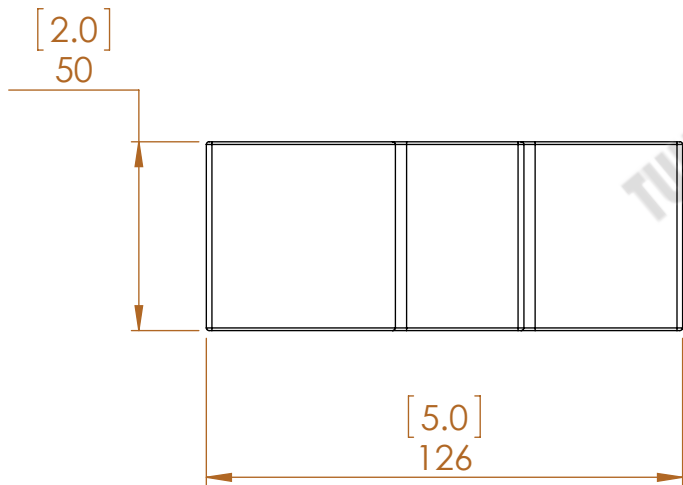

NOTES:

1. DIMENSIONS ARE IN mm.
2. DIMENSIONS IN PARENTHESES ARE IN INCHES

Jungsten Heavy Powder
SAN DIEGO, CA (858) 693-6100

DWG. NAME

SIZE
A

ETBB47