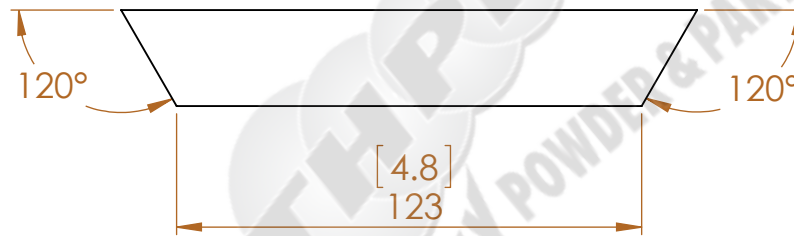

NOTES:

1. DIMENSIONS ARE IN mm.
2. DIMENSIONS IN PARENTHESES ARE IN INCHES

Jungsten Heavy Powder
SAN DIEGO, CA (858) 693-6100

DWG. NAME

SIZE
A

ETBB46