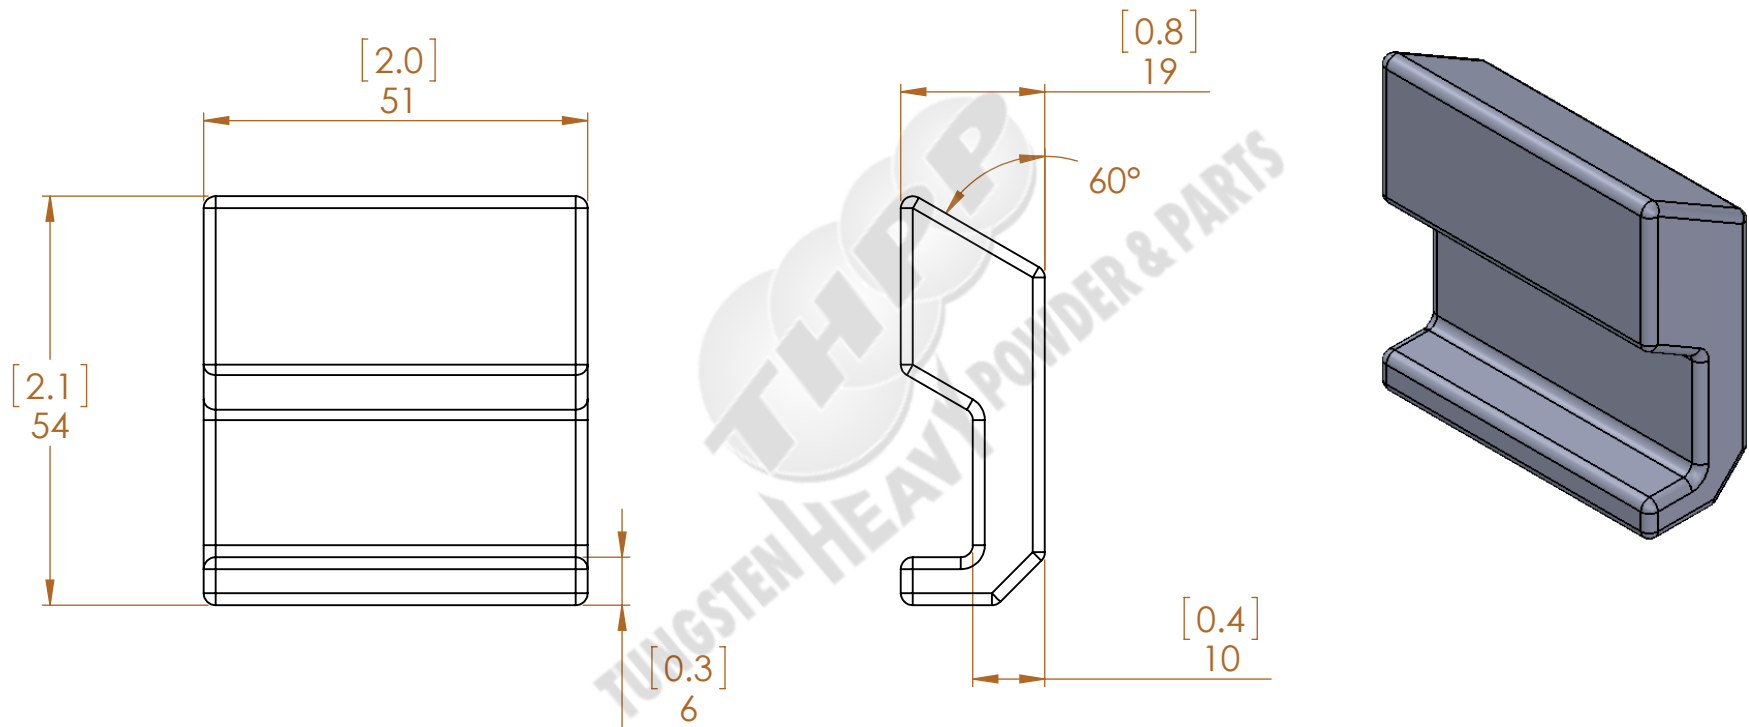

NOTES:

1. DIMENSIONS ARE IN mm.
2. DIMENSIONS IN PARENTHESES ARE IN INCHES

Tungsten Heavy Powder  
SAN DIEGO, CA (858) 693-6100

DWG. NAME

SIZE  
A

ETBB44