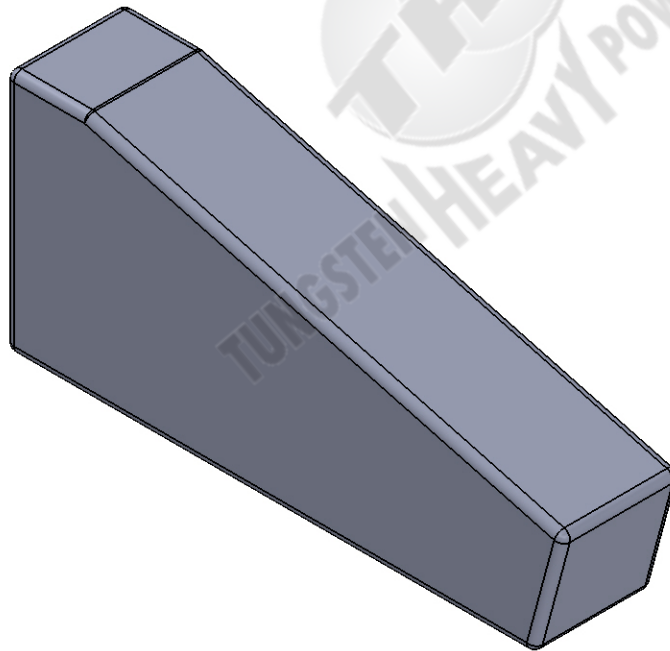

NOTES:

1. DIMENSIONS ARE IN mm.
2. DIMENSIONS IN PARENTHESIS ARE IN INCHES.

Tungsten Heavy Powder
SAN DIEGO, CA (858) 693-6100

DWG. NAME

SIZE **A**

ETBB41