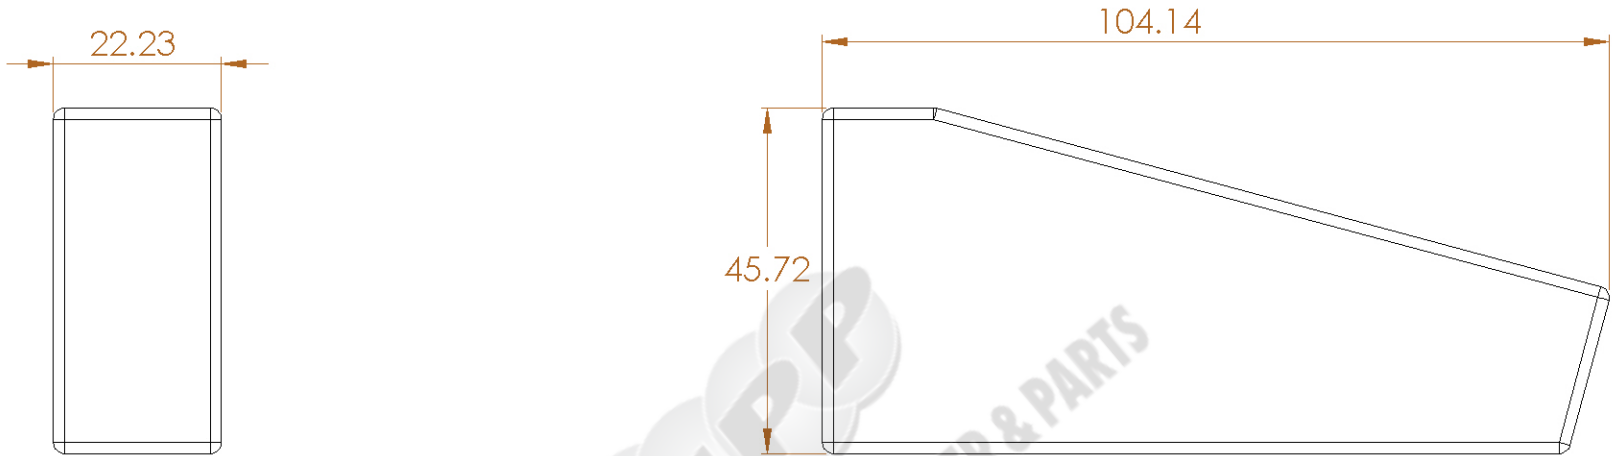

NOTES:

1. DIMENSIONS ARE IN mm.
2. DIMENSIONS IN PARENTHESIS ARE IN INCHES.

Tungsten Heavy Powder
SAN DIEGO, CA (858) 693-6100

DWG. NAME

SIZE **A**

ETBB41