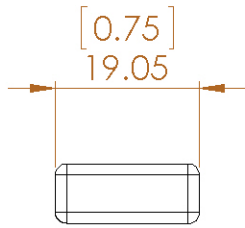

NOTES:

1. DIMENSIONS ARE IN mm.
2. DIMENSIONS IN PARENTHESIS ARE IN INCHES.

THPP
TUNGSTEN HEAVY POWDER & PARTS

Tungsten Heavy Powder
SAN DIEGO, CA (858) 693-6100

DWG. NAME

SIZE **A**

ETBB39