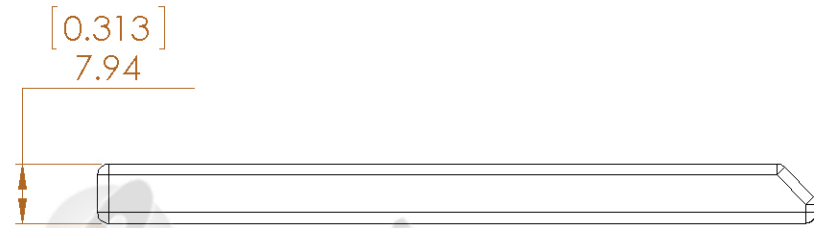

NOTES:

1. DIMENSIONS ARE IN mm.
2. DIMENSIONS IN PARENTHESIS ARE IN INCHES.

THPP
TUNGSTEN HEAVY POWDER & PARTS

Tungsten Heavy Powder
SAN DIEGO, CA (858) 693-6100

DWG. NAME

SIZE **A**

ETBB39