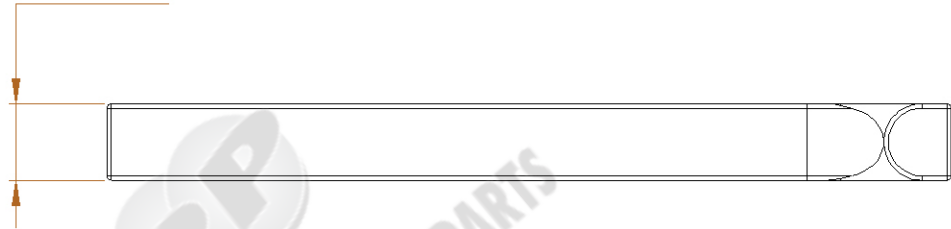

NOTES:

1. DIMENSIONS ARE IN mm.
2. DIMENSIONS IN PARENTHESIS ARE IN INCHES.

[1.00]  
25.40

[2.75]  
69.85

[11.00]  
279.40

THPP  
TUNGSTEN HEAVY POWDER & PARTS

<b>Tungsten Heavy Powder</b> SAN DIEGO, CA (858) 693-6100	
DWG. NAME	
SIZE <b>A</b>	<b>ETBB33</b>