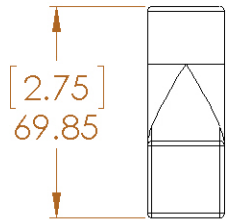

NOTES:

1. DIMENSIONS ARE IN mm.
2. DIMENSIONS IN PARENTHESIS ARE IN INCHES.

[1.00]  
25.40

[2.75]  
69.85

[11.00]  
279.40

THPP  
TUNGSTEN HEAVY POWDER & PARTS

<b>Tungsten Heavy Powder</b> SAN DIEGO, CA (858) 693-6100	
DWG. NAME	
SIZE <b>A</b>	<b>ETBB33</b>