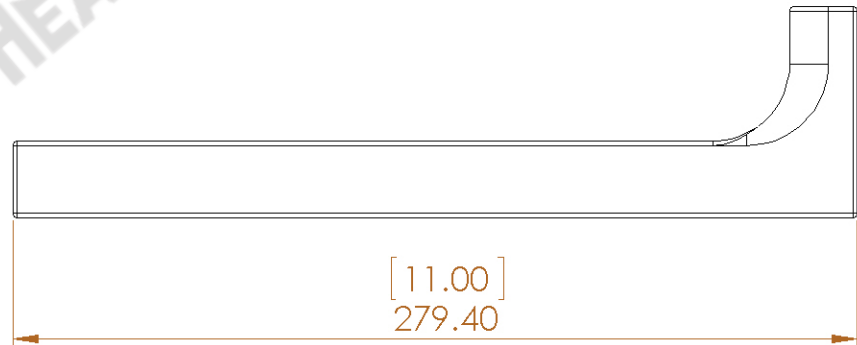

NOTES:

1. DIMENSIONS ARE IN mm.
2. DIMENSIONS IN PARENTHESIS ARE IN INCHES.

[1.00]  
25.40

[2.75]  
69.85

[11.00]  
279.40

THPP  
TUNGSTEN HEAVY POWDER & PARTS

<b>Tungsten Heavy Powder</b> SAN DIEGO, CA (858) 693-6100	
DWG. NAME	
SIZE <b>A</b>	<b>ETBB33</b>