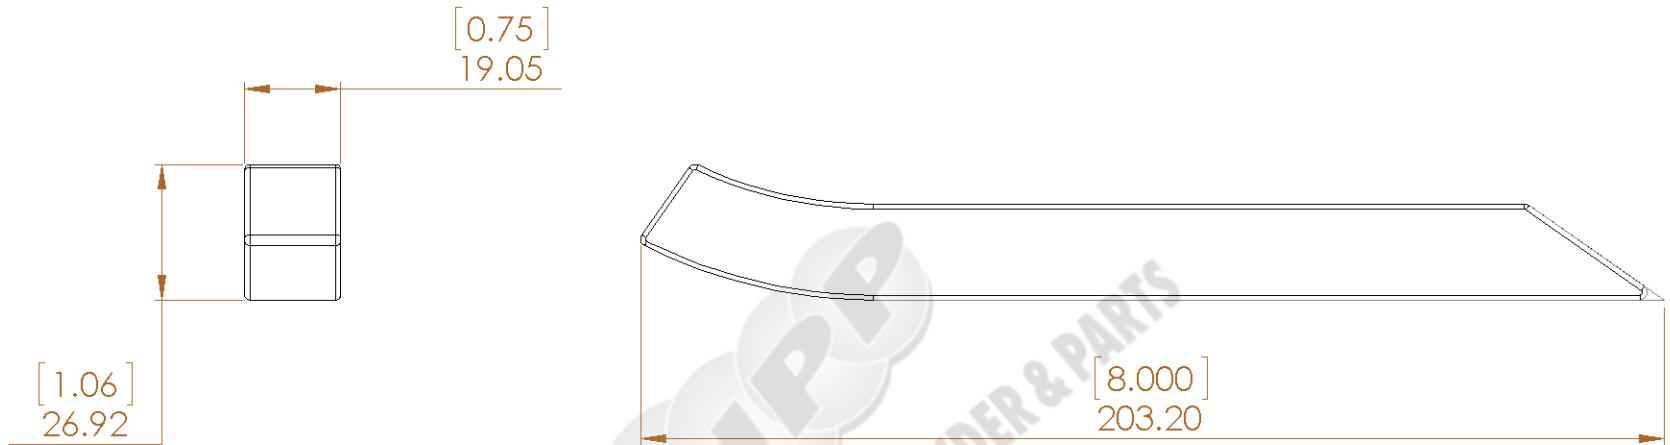

NOTES:

1. DIMENSIONS ARE IN mm.
2. DIMENSIONS IN PARENTHESIS ARE IN INCHES.

**Tungsten Heavy Powder**  
SAN DIEGO, CA (858) 693-6100

DWG. NAME

SIZE  
**A**

**ETBB32**