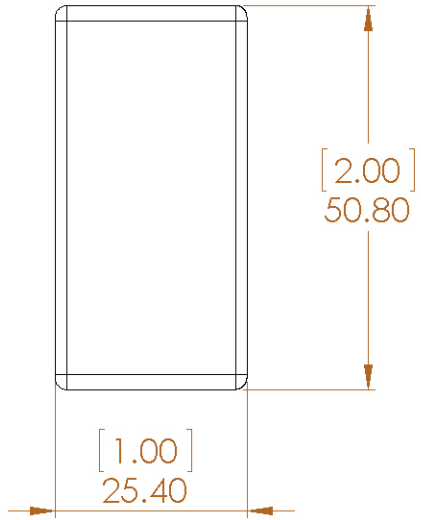

NOTES:

1. DIMENSIONS ARE IN mm.
2. DIMENSIONS IN PARENTHESIS ARE IN INCHES.

Tungsten Heavy Powder
SAN DIEGO, CA (858) 693-6100

DWG. NAME

SIZE **A**

ETBB31