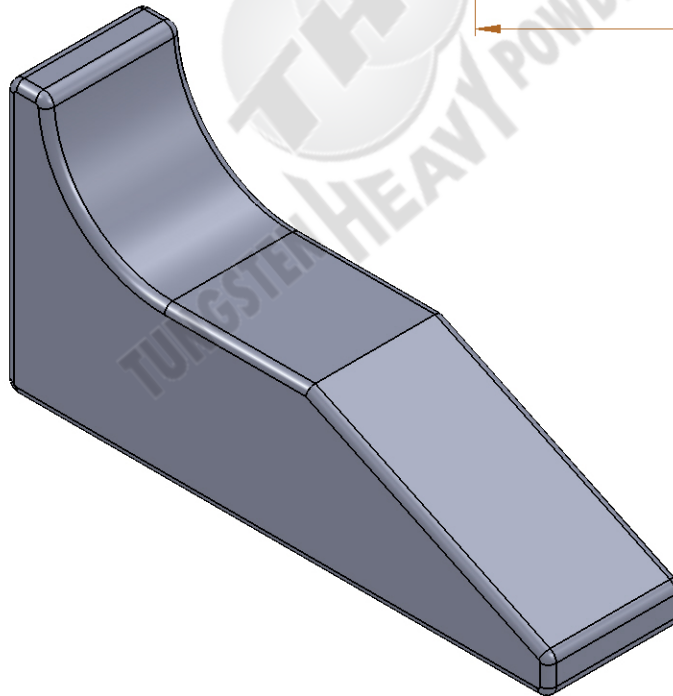

NOTES:

1. DIMENSIONS ARE IN mm.
2. DIMENSIONS IN PARENTHESIS ARE IN INCHES.

Tungsten Heavy Powder
SAN DIEGO, CA (858) 693-6100

DWG. NAME

SIZE **A**

ETBB31