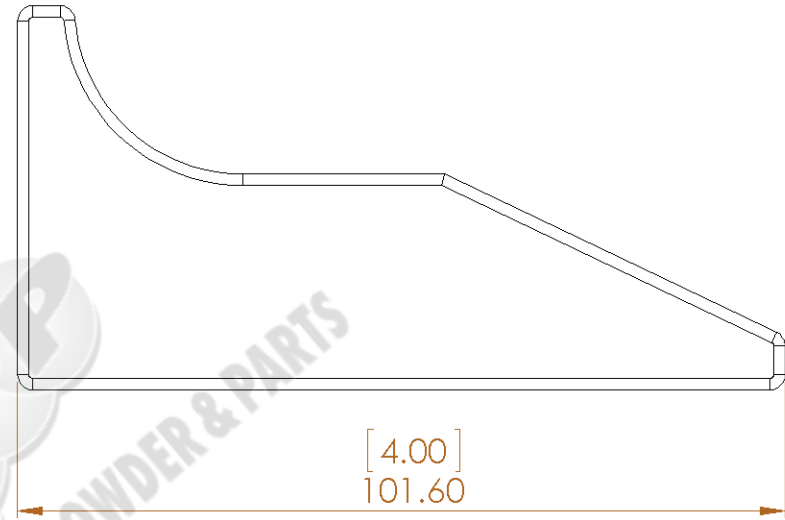

NOTES:

1. DIMENSIONS ARE IN mm.
2. DIMENSIONS IN PARENTHESIS ARE IN INCHES.

Tungsten Heavy Powder
SAN DIEGO, CA (858) 693-6100

DWG. NAME

SIZE **A**

ETBB31