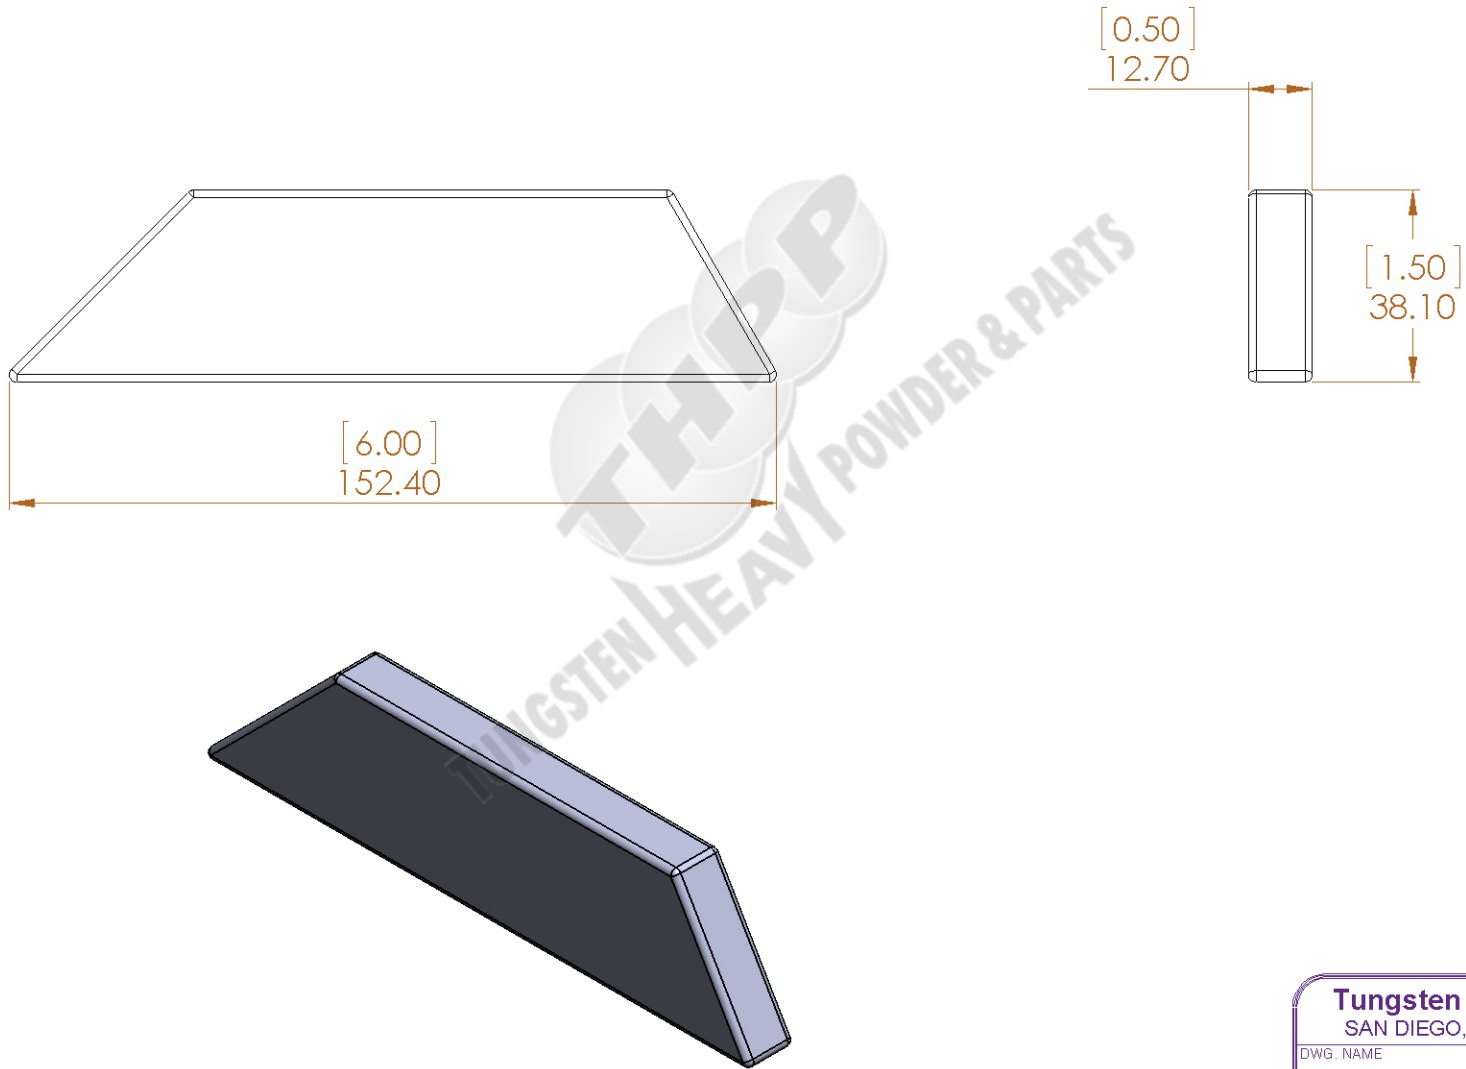

NOTES:

1. DIMENSIONS ARE IN mm.
2. DIMENSIONS IN PARENTHESIS ARE IN INCHES.

Tungsten Heavy Powder
SAN DIEGO, CA (858) 693-6100

DWG. NAME

SIZE **A**

ETBB30