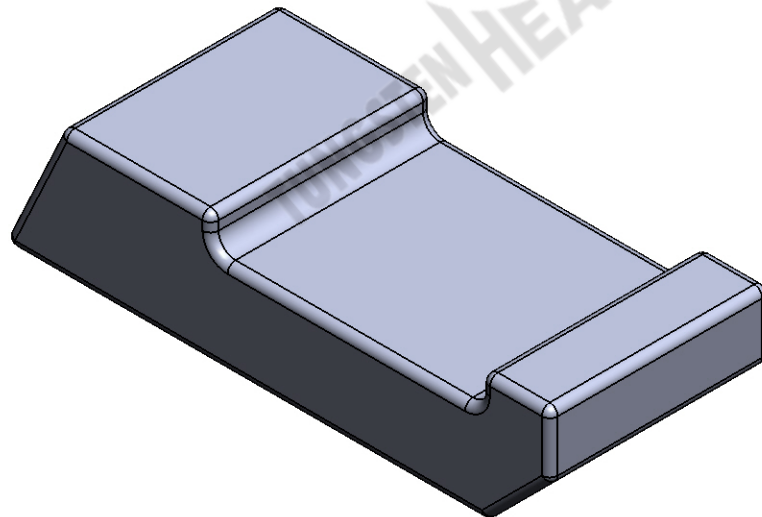

NOTES:

1. DIMENSIONS ARE IN mm.
2. DIMENSIONS IN PARENTHESIS ARE IN INCHES.

**Tungsten Heavy Powder**  
SAN DIEGO, CA (858) 693-6100

DWG. NAME

SIZE **A**

**ETBB28**