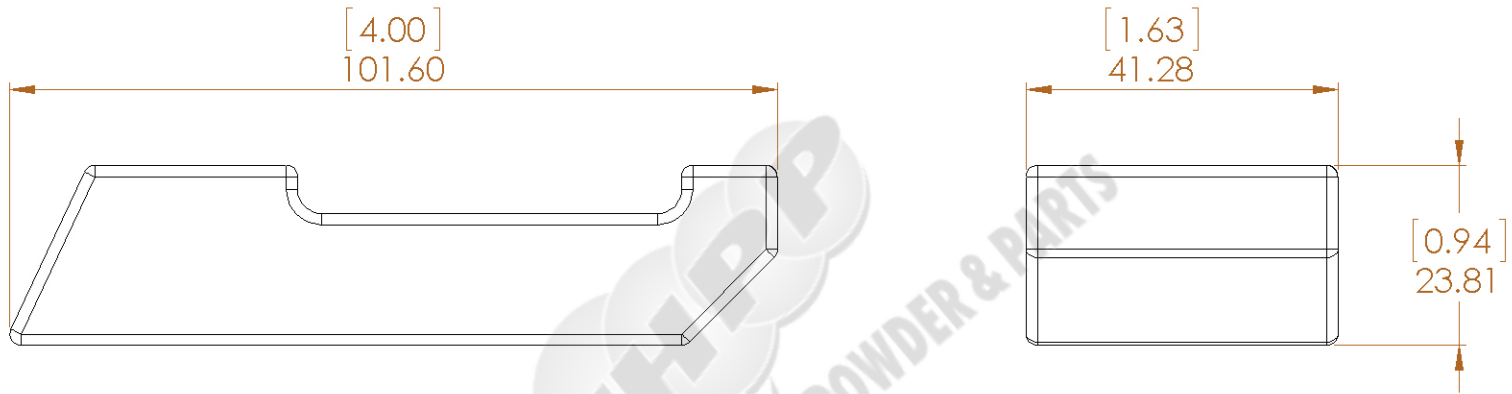

NOTES:

1. DIMENSIONS ARE IN mm.
2. DIMENSIONS IN PARENTHESIS ARE IN INCHES.

**Tungsten Heavy Powder**  
SAN DIEGO, CA (858) 693-6100

DWG. NAME

SIZE **A**

**ETBB28**