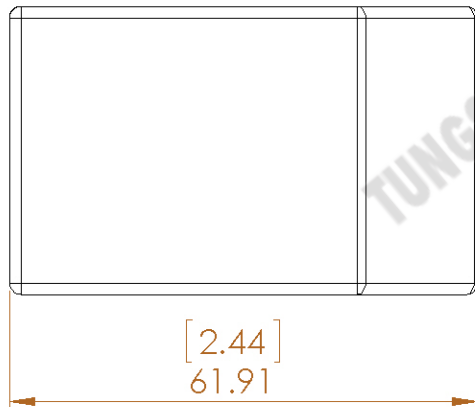

NOTES:

1. DIMENSIONS ARE IN mm.
2. DIMENSIONS IN PARENTHESIS ARE IN INCHES.

**Tungsten Heavy Powder**  
SAN DIEGO, CA (858) 693-6100  
DWG. NAME  
**ETBB27**  
SIZE  
**A**