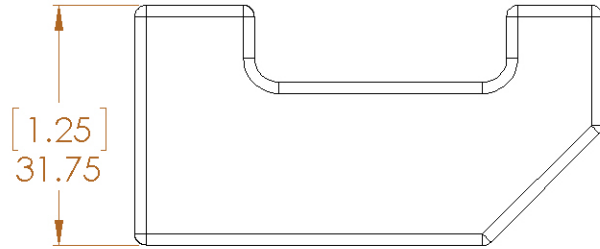

NOTES:

1. DIMENSIONS ARE IN mm.
2. DIMENSIONS IN PARENTHESIS ARE IN INCHES.

**Tungsten Heavy Powder**  
SAN DIEGO, CA (858) 693-6100  
DWG. NAME  
**ETBB27**  
SIZE  
**A**