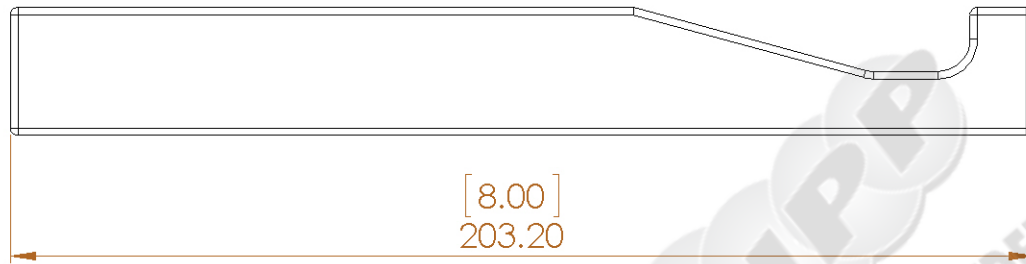

NOTES:

1. DIMENSIONS ARE IN mm.
2. DIMENSIONS IN PARENTHESIS ARE IN INCHES.

THPP  
TUNGSTEN HEAVY POWDER & PARTS

**Tungsten Heavy Powder**  
SAN DIEGO, CA (858) 693-6100  
DWG. NAME  
**ETBB26**  
SIZE  
**A**