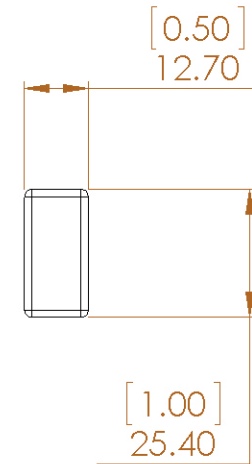

NOTES:

1. DIMENSIONS ARE IN mm.
2. DIMENSIONS IN PARENTHESIS ARE IN INCHES.

THPP  
TUNGSTEN HEAVY POWDER & PARTS

**Tungsten Heavy Powder**  
SAN DIEGO, CA (858) 693-6100  
DWG. NAME  
**ETBB26**  
SIZE  
**A**