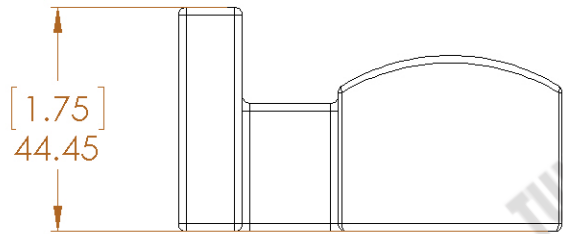

NOTES:

1. DIMENSIONS ARE IN mm.
2. DIMENSIONS IN PARENTHESIS ARE IN INCHES.

THPP
TUNGSTEN HEAVY POWDER & PARTS

Tungsten Heavy Powder
SAN DIEGO, CA (858) 693-6100
DWG. NAME
ETBB25
SIZE
A