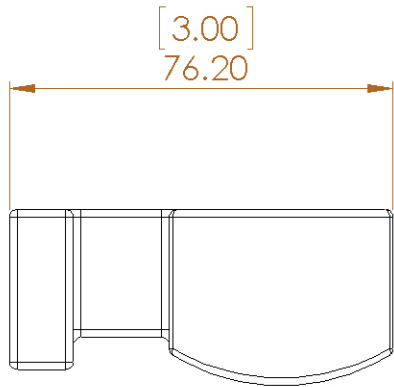

NOTES:

1. DIMENSIONS ARE IN mm.
2. DIMENSIONS IN PARENTHESIS ARE IN INCHES.

THPP
TUNGSTEN HEAVY POWDER & PARTS

Tungsten Heavy Powder
SAN DIEGO, CA (858) 693-6100
DWG. NAME
ETBB25
SIZE
A