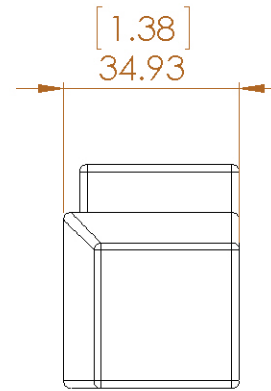

NOTES:

1. DIMENSIONS ARE IN mm.
2. DIMENSIONS IN PARENTHESIS ARE IN INCHES.

THPP
TUNGSTEN HEAVY POWDER & PARTS

Tungsten Heavy Powder
SAN DIEGO, CA (858) 693-6100
DWG. NAME
ETBB25
SIZE
A