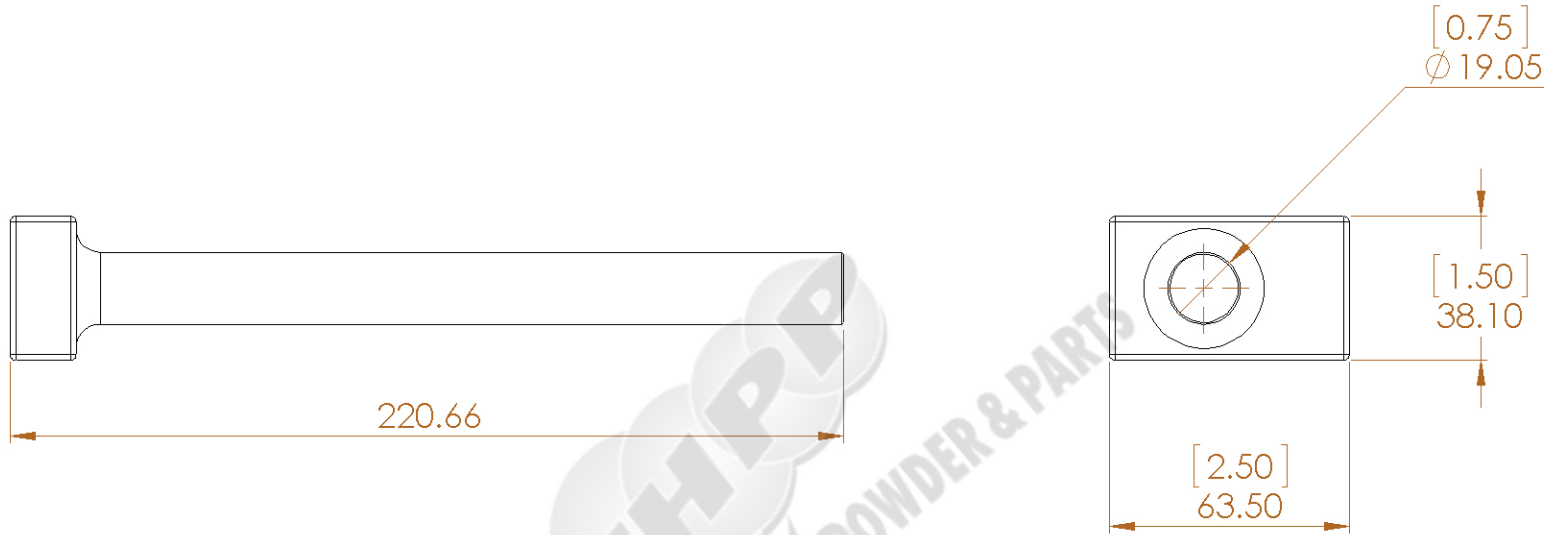

NOTES:

1. DIMENSIONS ARE IN mm.
2. DIMENSIONS IN PARENTHESIS ARE IN INCHES.

Tungsten Heavy Powder	
SAN DIEGO, CA (858) 693-6100	
DWG. NAME	ETBB24
SIZE A	