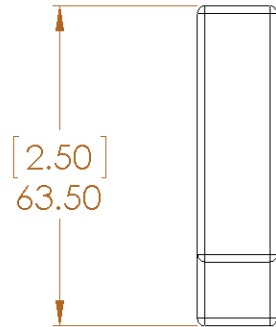

NOTES:

1. DIMENSIONS ARE IN mm.
2. DIMENSIONS IN PARENTHESIS ARE IN INCHES.

Tungsten Heavy Powder & Parts

Tungsten Heavy Powder
SAN DIEGO, CA (858) 693-6100

DWG. NAME

SIZE **A**

ETBB23