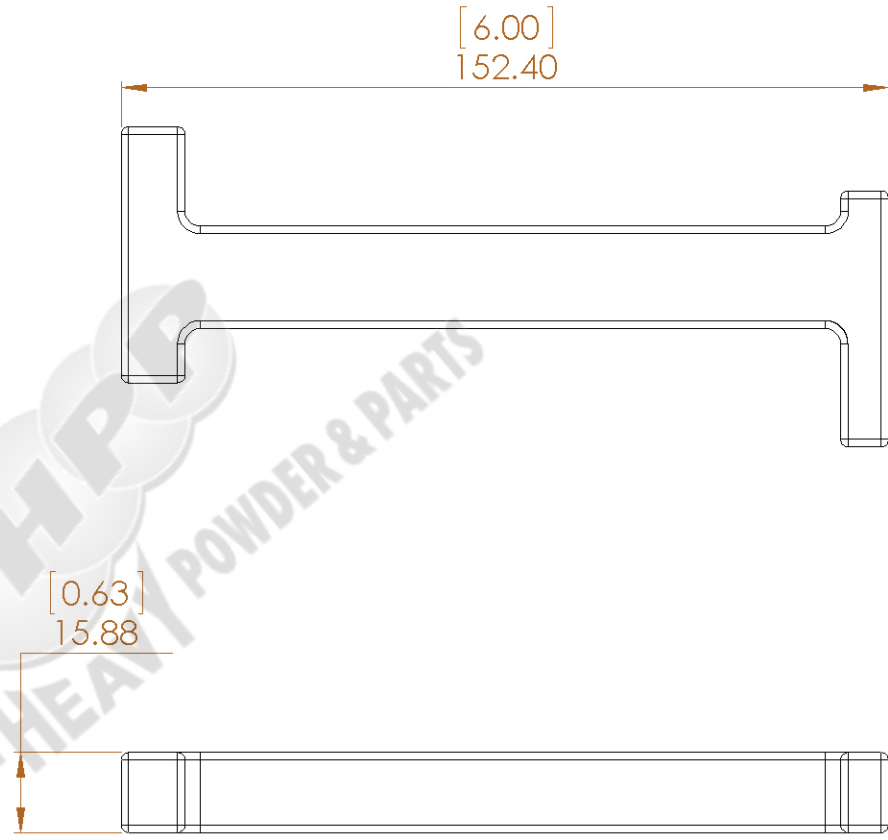

NOTES:

1. DIMENSIONS ARE IN mm.
2. DIMENSIONS IN PARENTHESIS ARE IN INCHES.

Tungsten Heavy Powder & Parts

Tungsten Heavy Powder
SAN DIEGO, CA (858) 693-6100

DWG. NAME

SIZE **A**

ETBB23