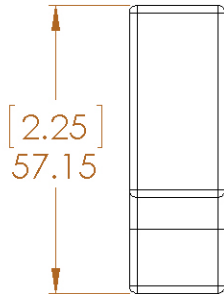

NOTES:

1. DIMENSIONS ARE IN mm.
2. DIMENSIONS IN PARENTHESIS ARE IN INCHES.

TUNGSTEN HEAVY POWDER & PARTS

**Tungsten Heavy Powder**  
SAN DIEGO, CA (858) 693-6100

DWG. NAME

SIZE **A**

**ETBB21**