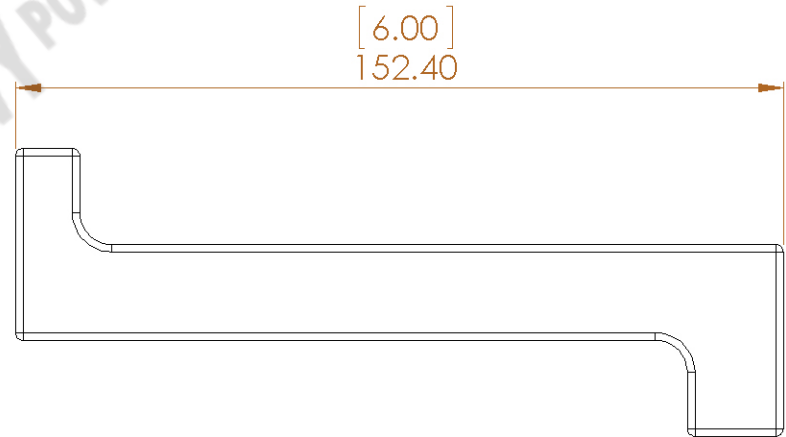

NOTES:

1. DIMENSIONS ARE IN mm.
2. DIMENSIONS IN PARENTHESIS ARE IN INCHES.

TUNGSTEN HEAVY POWDER & PARTS

**Tungsten Heavy Powder**  
SAN DIEGO, CA (858) 693-6100

DWG. NAME

SIZE **A**

**ETBB21**