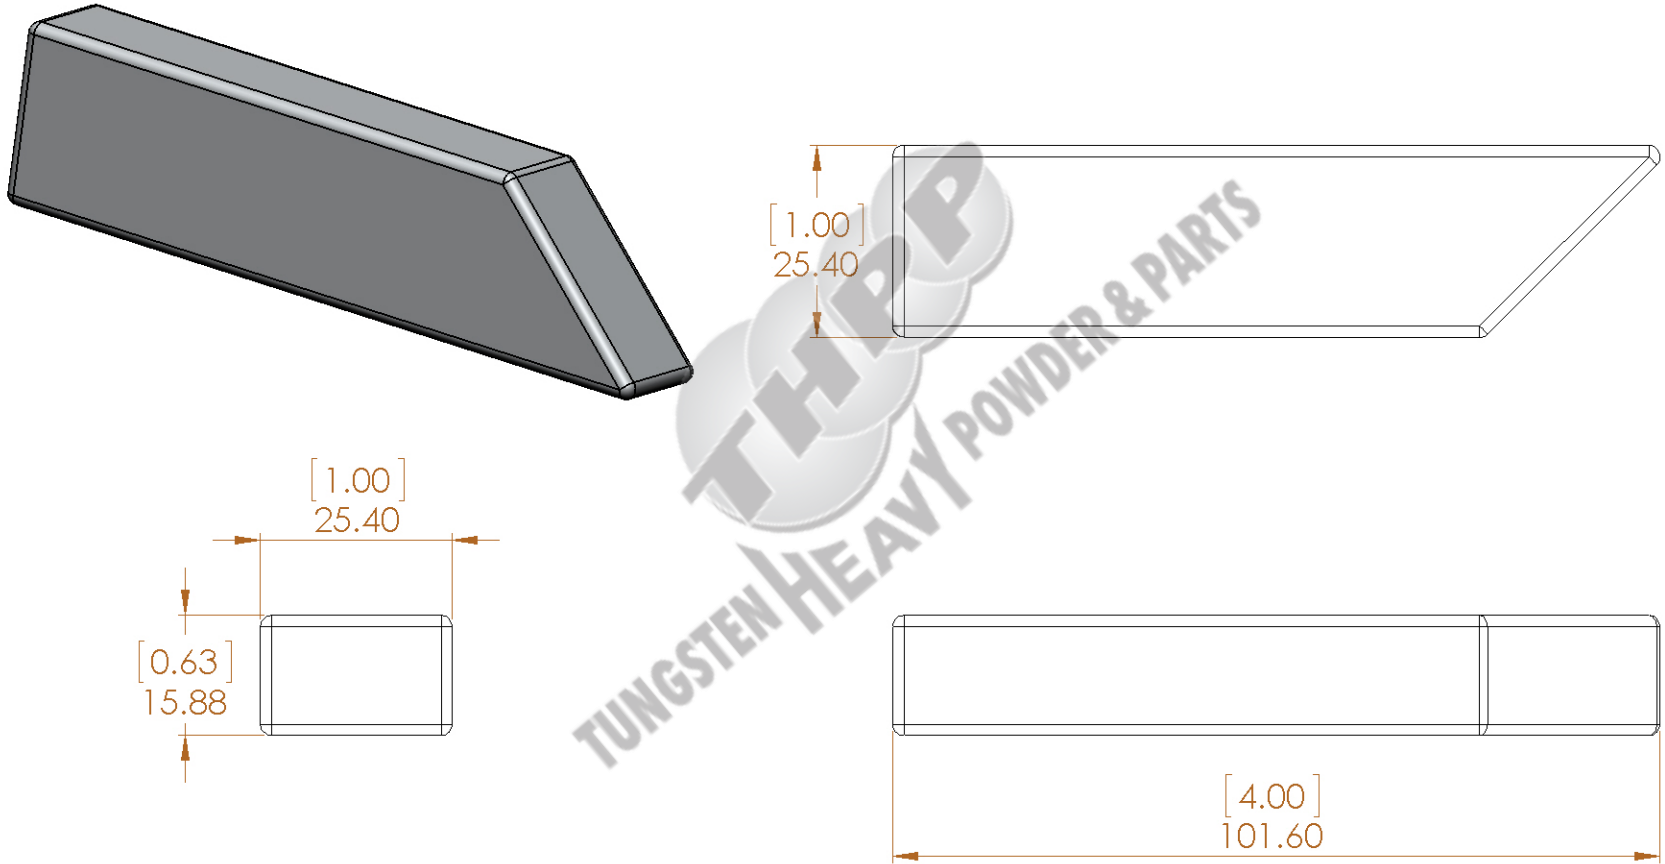

NOTES:

1. DIMENSIONS ARE IN mm.
2. DIMENSIONS IN PARENTHESIS ARE IN INCHES.

**Tungsten Heavy Powder**  
SAN DIEGO, CA (858) 693-6100

DWG. NAME

SIZE **A**

**ETBB19**