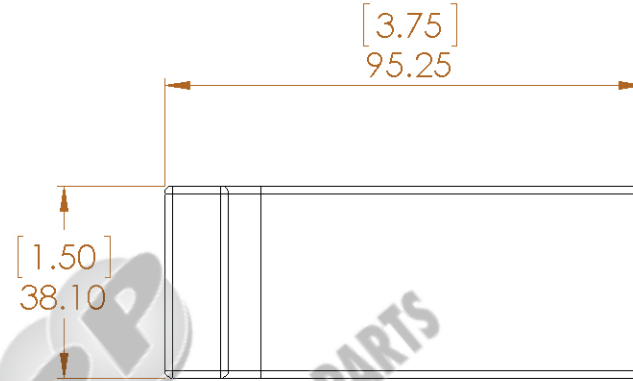

NOTES:

1. DIMENSIONS ARE IN mm.
2. DIMENSIONS IN PARENTHESIS ARE IN INCHES.

THPP
TUNGSTEN HEAVY POWDER & PARTS

Tungsten Heavy Powder
SAN DIEGO, CA (858) 693-6100

DWG. NAME

SIZE
A

ETBB18