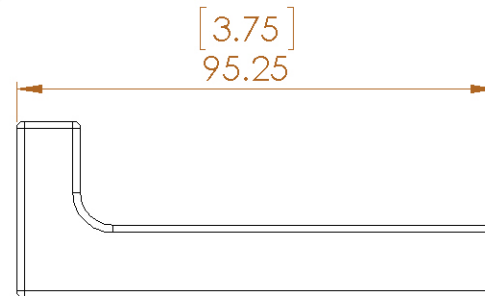

NOTES:

1. DIMENSIONS ARE IN mm.
2. DIMENSIONS IN PARENTHESIS ARE IN INCHES.

THPP
TUNGSTEN HEAVY POWDER & PARTS

Tungsten Heavy Powder
SAN DIEGO, CA (858) 693-6100

DWG. NAME

SIZE
A

ETBB18