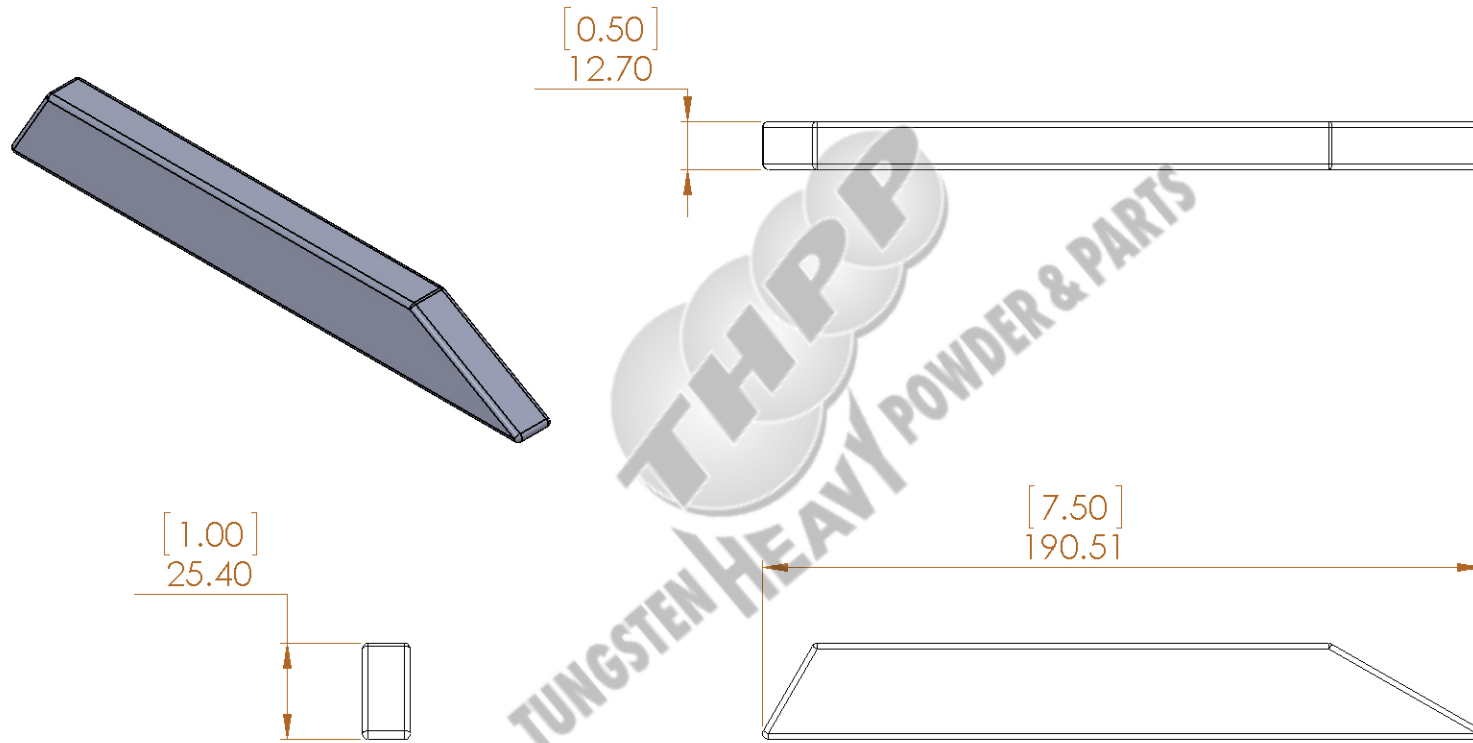

NOTES:

1. DIMENSIONS ARE IN mm.
2. DIMENSIONS IN PARENTHESIS ARE IN INCHES.

Tungsten Heavy Powder
SAN DIEGO, CA (858) 693-6100

DWG. NAME

SIZE **A**

ETBB17