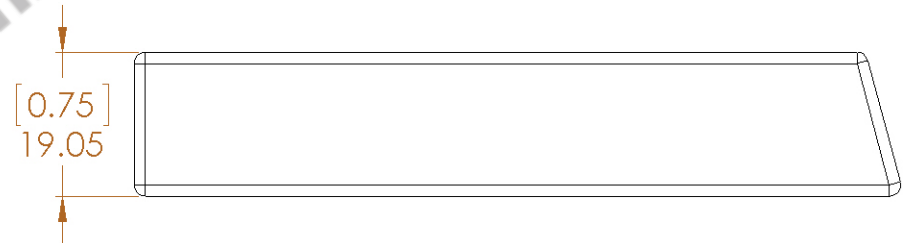

NOTES:

1. DIMENSIONS ARE IN mm.
2. DIMENSIONS IN PARENTHESIS ARE IN INCHES.

THPP
TUNGSTEN HEAVY POWDER & PARTS

Tungsten Heavy Powder
SAN DIEGO, CA (858) 693-6100

DWG. NAME

SIZE **A**

ETBB14