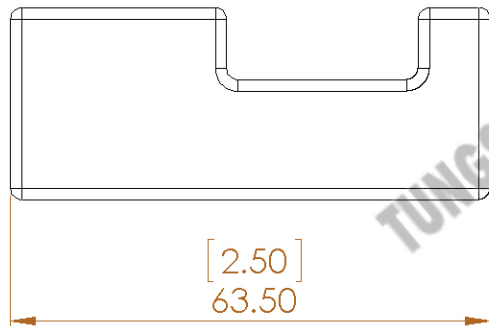

NOTES:

1. DIMENSIONS ARE IN mm.
2. DIMENSIONS IN PARENTHESIS ARE IN INCHES.

THPP
TUNGSTEN HEAVY POWDER & PARTS

Tungsten Heavy Powder
SAN DIEGO, CA (858) 693-6100
DWG. NAME
ETBB11
SIZE
A