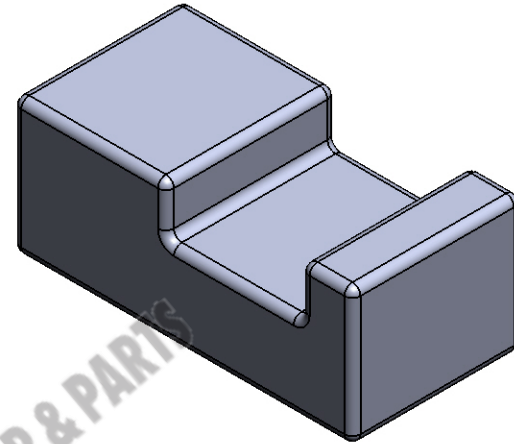

NOTES:

1. DIMENSIONS ARE IN mm.
2. DIMENSIONS IN PARENTHESIS ARE IN INCHES.

THPP
TUNGSTEN HEAVY POWDER & PARTS

Tungsten Heavy Powder
SAN DIEGO, CA (858) 693-6100
DWG. NAME
ETBB11
SIZE
A