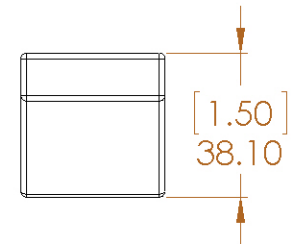

NOTES:

1. DIMENSIONS ARE IN mm.
2. DIMENSIONS IN PARENTHESIS ARE IN INCHES.

THPP
TUNGSTEN HEAVY POWDER & PARTS

Tungsten Heavy Powder
SAN DIEGO, CA (858) 693-6100

DWG. NAME

SIZE **A**

ETBB08