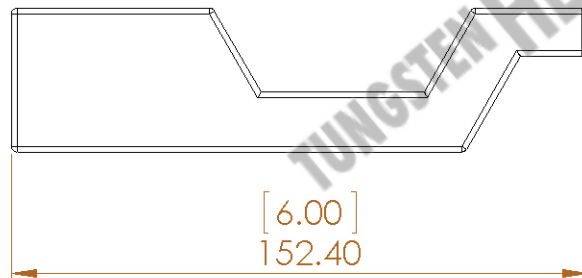

NOTES:

1. DIMENSIONS ARE IN mm.
2. DIMENSIONS IN PARENTHESIS ARE IN INCHES.

THPP
TUNGSTEN HEAVY POWDER & PARTS

Tungsten Heavy Powder
SAN DIEGO, CA (858) 693-6100

DWG. NAME

SIZE **A**

ETBB08