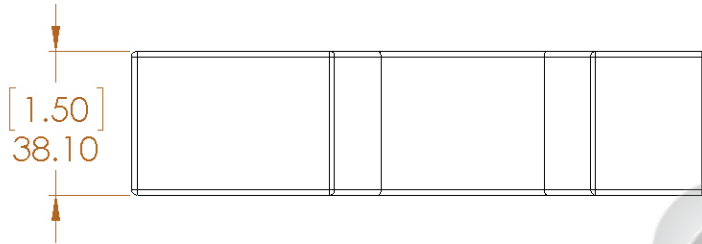

NOTES:

1. DIMENSIONS ARE IN mm.
2. DIMENSIONS IN PARENTHESIS ARE IN INCHES.

THPP
TUNGSTEN HEAVY POWDER & PARTS

Tungsten Heavy Powder
SAN DIEGO, CA (858) 693-6100

DWG. NAME

SIZE **A**

ETBB08