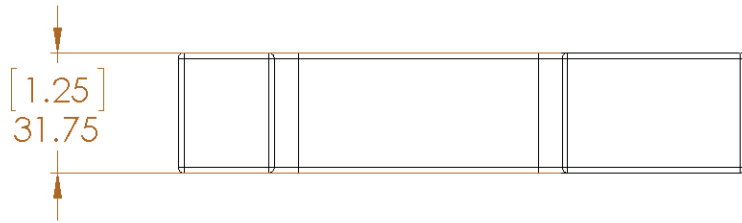

NOTES:

1. DIMENSIONS ARE IN mm.
2. DIMENSIONS IN PARENTHESIS ARE IN INCHES.

THPP
TUNGSTEN HEAVY POWDER & PARTS

Tungsten Heavy Powder
SAN DIEGO, CA (858) 693-6900

DWG. NAME

SIZE
A

ETBB07