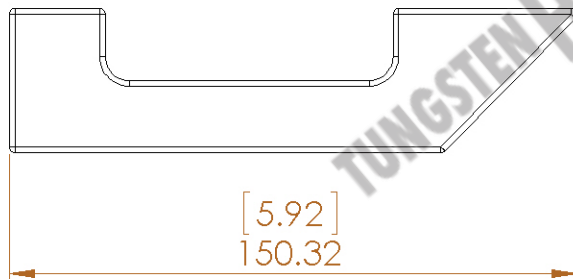

NOTES:

1. DIMENSIONS ARE IN mm.
2. DIMENSIONS IN PARENTHESIS ARE IN INCHES.

THPP
TUNGSTEN HEAVY POWDER & PARTS

Tungsten Heavy Powder
SAN DIEGO, CA (858) 693-6900

DWG. NAME

SIZE
A

ETBB07