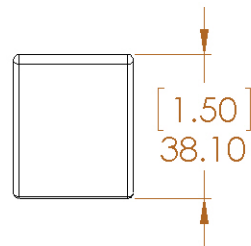

NOTES:

1. DIMENSIONS ARE IN mm.
2. DIMENSIONS IN PARENTHESIS ARE IN INCHES.

THPP
TUNGSTEN HEAVY POWDER & PARTS

Tungsten Heavy Powder
SAN DIEGO, CA (858) 693-6900

DWG. NAME

SIZE
A

ETBB07