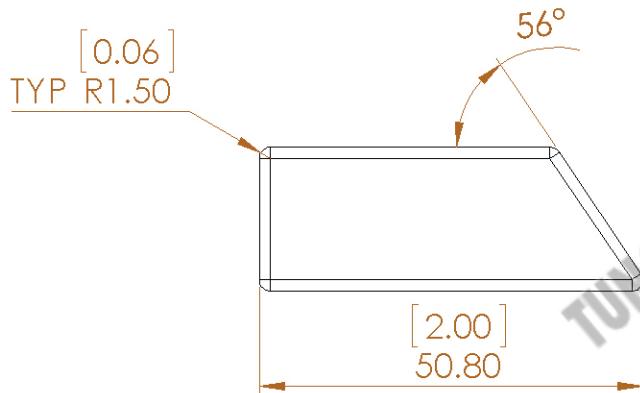

NOTES:

1. DIMENSIONS ARE IN mm.
2. DIMENSIONS IN PARENTHESIS ARE IN INCHES.

THPP  
TUNGSTEN HEAVY POWDER & PARTS

Tungsten Heavy Powder  
SAN DIEGO, CA (858) 693-6100  
DWG. NAME  
ETBB04  
SIZE  
A