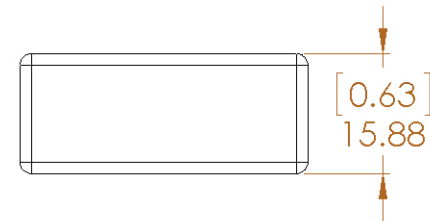

NOTES:

1. DIMENSIONS ARE IN mm.
2. DIMENSIONS IN PARENTHESIS ARE IN INCHES.

[0.06]
TYP R1.50

Tungsten Heavy Powder
SAN DIEGO, CA (858) 693-6100

DWG. NAME

SIZE
A

ETBB03